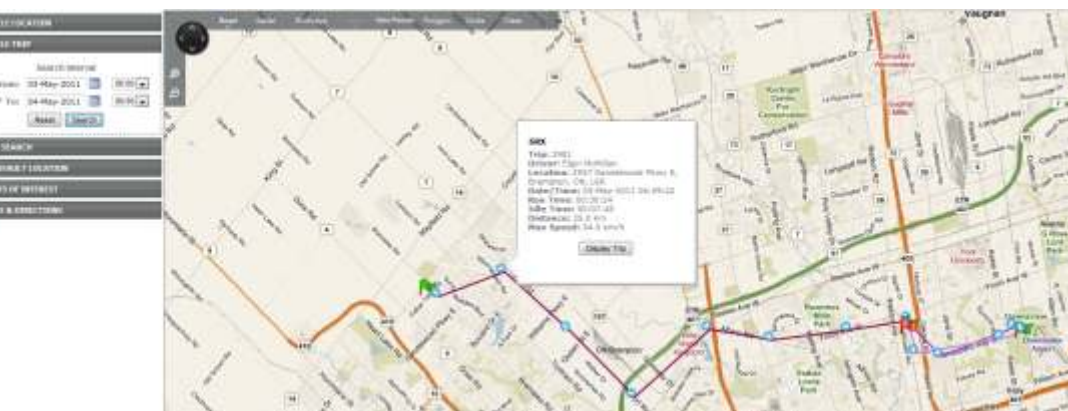

AV1000 Benefits

- Locate your vehicle any time
- Receive alerts when vehicle enters or leaves a designated area
- Receive maintenance alerts via email and SMS
- Protect vehicles against theft and misuse
- Save money with low one time and recurring costs